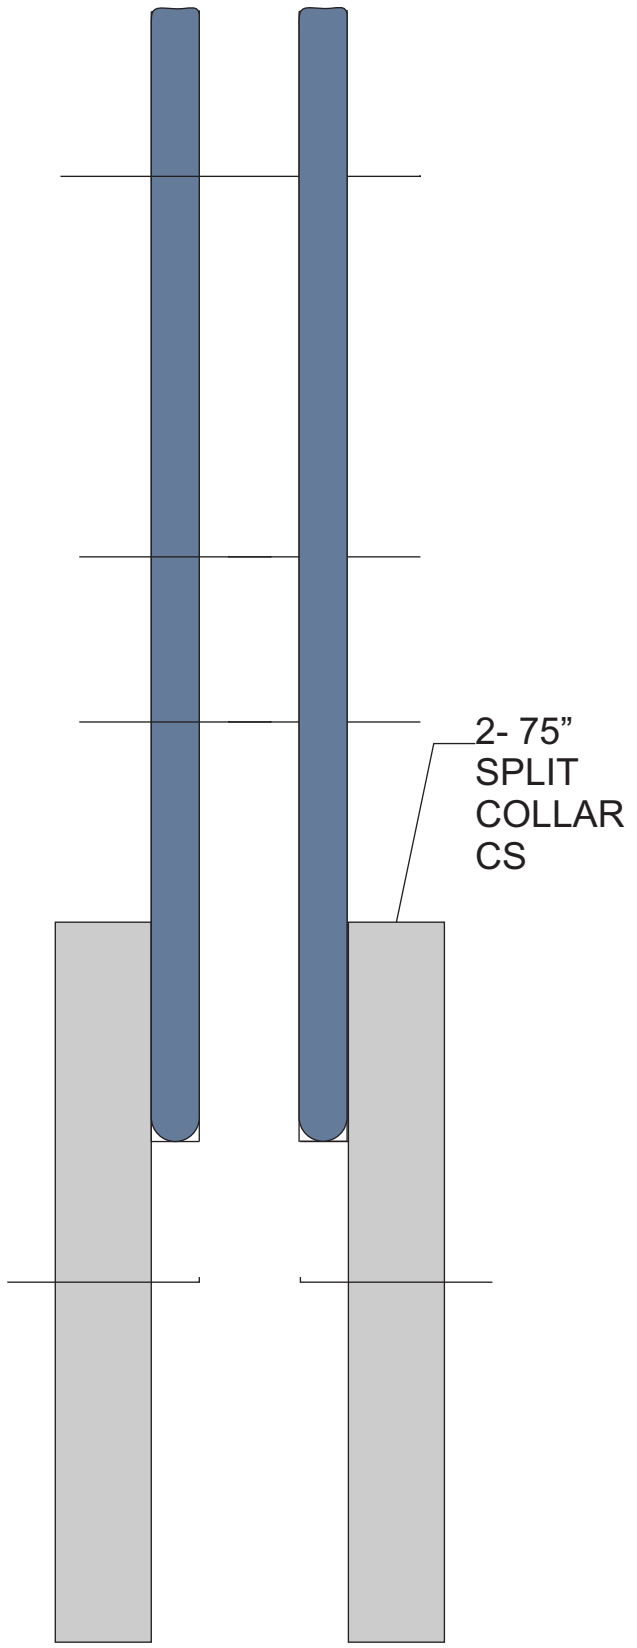

0.625"

6.50"

5.75"

CONCEPT USE ONLY  
NOT AN ENGINEERED PART

2- 75"  
SPLIT  
COLLAR  
CS

Sn95 7.5 DIFF REAR UPPER PARALLEL  
CONTROL ARM - BRACKET ASSEMBLY - 2  
EACH, CS